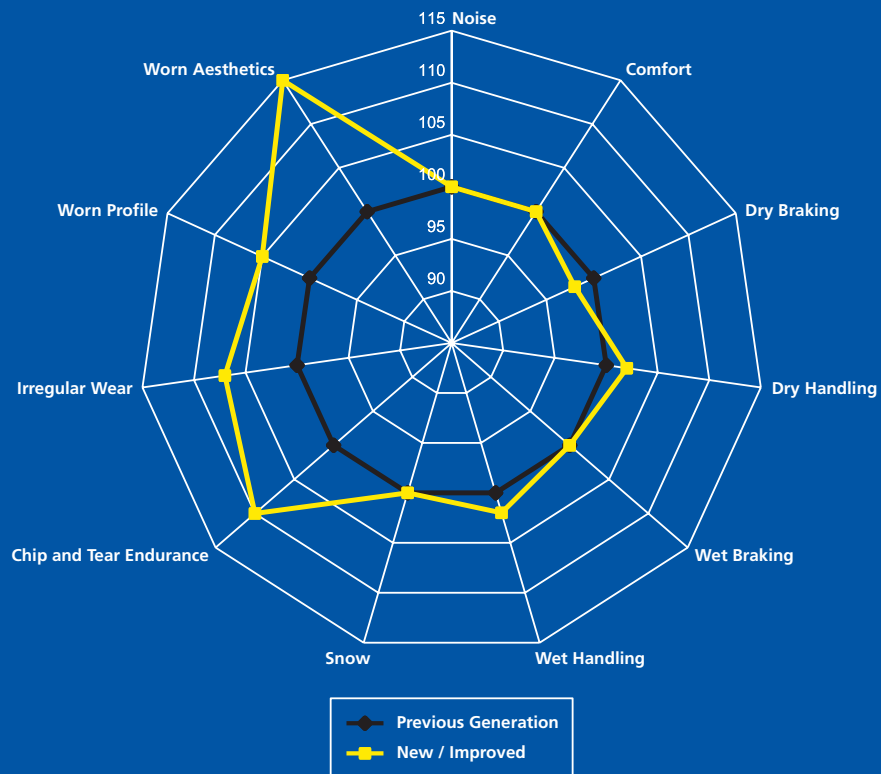

## The choice of top light truck manufacturers.

The new, improved MICHELIN® LTX® A/T<sup>2</sup> tire is the original equipment tire choice of popular light truck manufacturers. So it's sure to be the tire of choice for many drivers needing to replace their original tires.

### MICHELIN® LTX® A/T<sup>2</sup> Tire

Introducing the **new, improved** MICHELIN® LTX® A/T<sup>2</sup> tire.

Re-engineered with improved compounds and backed by a 60,000-mile warranty.

## Off-road toughness. On-road comfort.

The newly redesigned MICHELIN® LTX® A/T<sup>2</sup> tire offers excellent off-road traction and durability with uncompromising on-road comfort and handling. With its 60,000-mile warranty, it's the perfect all-season tire for truck owners wanting outstanding performance on the highway or off the beaten path.

### 60,000-Mile Warranty

Optimized contact patch shape provided by MaxTouch Construction™ helps deliver extremely long tire life under the toughest conditions.